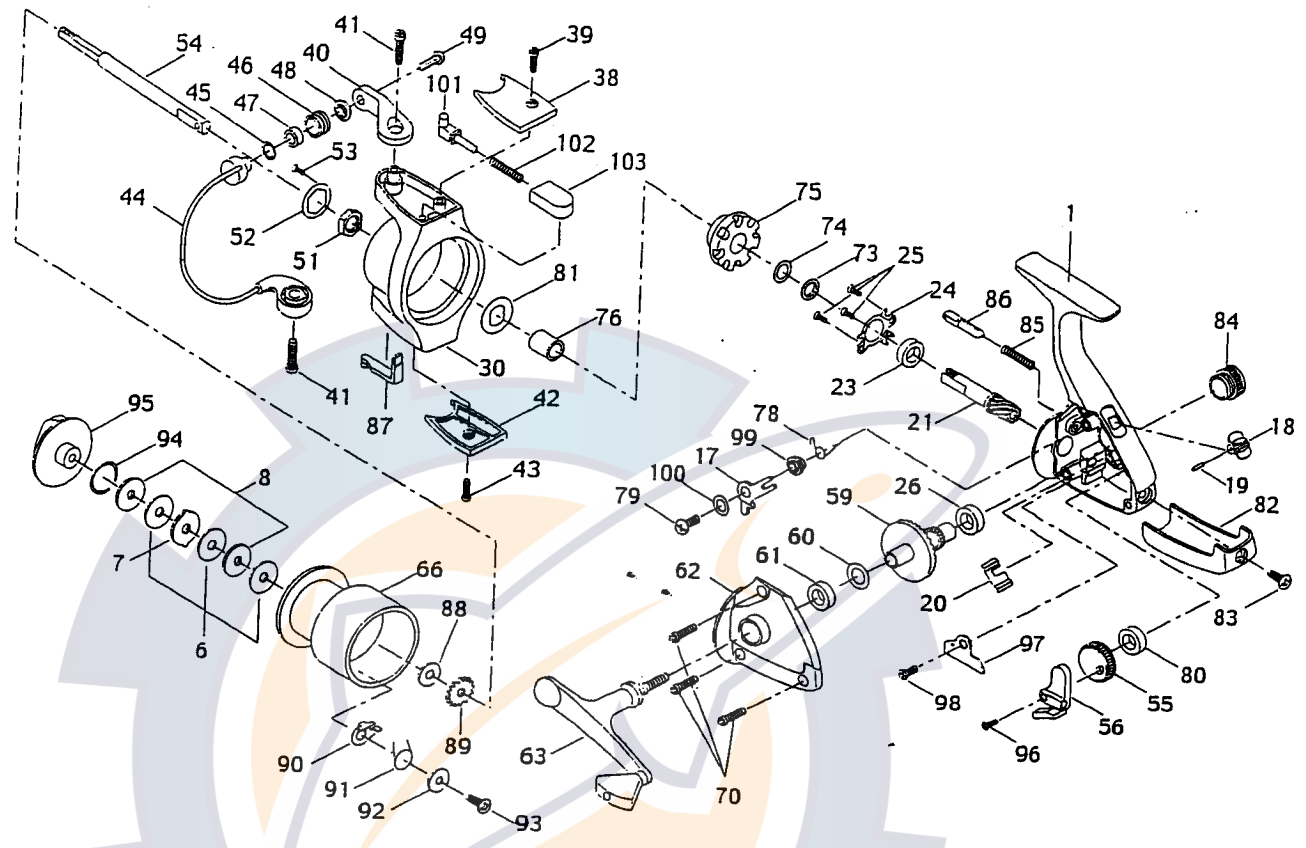

# Abu Garcia

No	Part Name	1000	2000	3000	4000
1	Frame	1079958	1079959	1079960	1079961
6	Drag Washer	1079829	1079830		1079831
7	Eared Drag Washer	1079832	1079833		1079834
8	Keyed Drag Washer	1079835	1079836		1079837
17	Lever	1079838			1079839
18	Push Button		1079962		
19	Push Button Pin		1079841		
20	Push Button Spring		1079842		
21	Pinion		1079843		1079844
23	Bail Bearing			1079845	
24	Bail Bearing Retainer			1079846	
25	Retainer Screw			1079847	
26	Drive Gear Bearing			1079848	
30	Pick up Housing	1079963	1079964	1079965	1079966
38	Bail Bracket Cover	1079967	1079968	1079969	1079970
39	Cover Screw		1079857		
40	Bail Bracket	1079971	1079972	1079973	1079974
41	Bracket Screw		1079862		
42	Trip Bracket Cover	1079975	1079976	1079977	1079978
43	Cover Screw		Same as 39		
44	Bail Assy	1079979	1079980	1079981	1079982
45	Line Roller Washer	NA		1079872	
46	Line Roller	1079873		1079874	
47	Line Roller Bearing	NA		1079876	
48	Line Roller Washer	1079877		1079878	
49	Line Roller Screw	1079879		1079880	
51	Pickup Housing Nut		1079881		
52	Lock Washer	NA		1079883	
53	Lock Screw	NA		1079885	
54	Main Shaft	1079886	1079887	1079888	1079889
55	L.W. Gear	1079890	1079891	1079892	1079893
56	L.W. Bracket	1079894		1079895	
59	Drive Gear	1079896		1079897	
60	Drive Gear Washer		1079898		
61	Drive Gear Bearing		1079899		